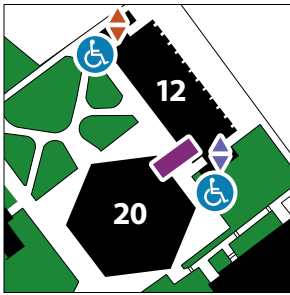

WAGNER COLLEGE CAMPUS

Accessibility Map Key and Additional Information

Key

- Accessible Entrance
- OR Elevator Access
- Bridge

Accessible Route Details

SPIRO HALL