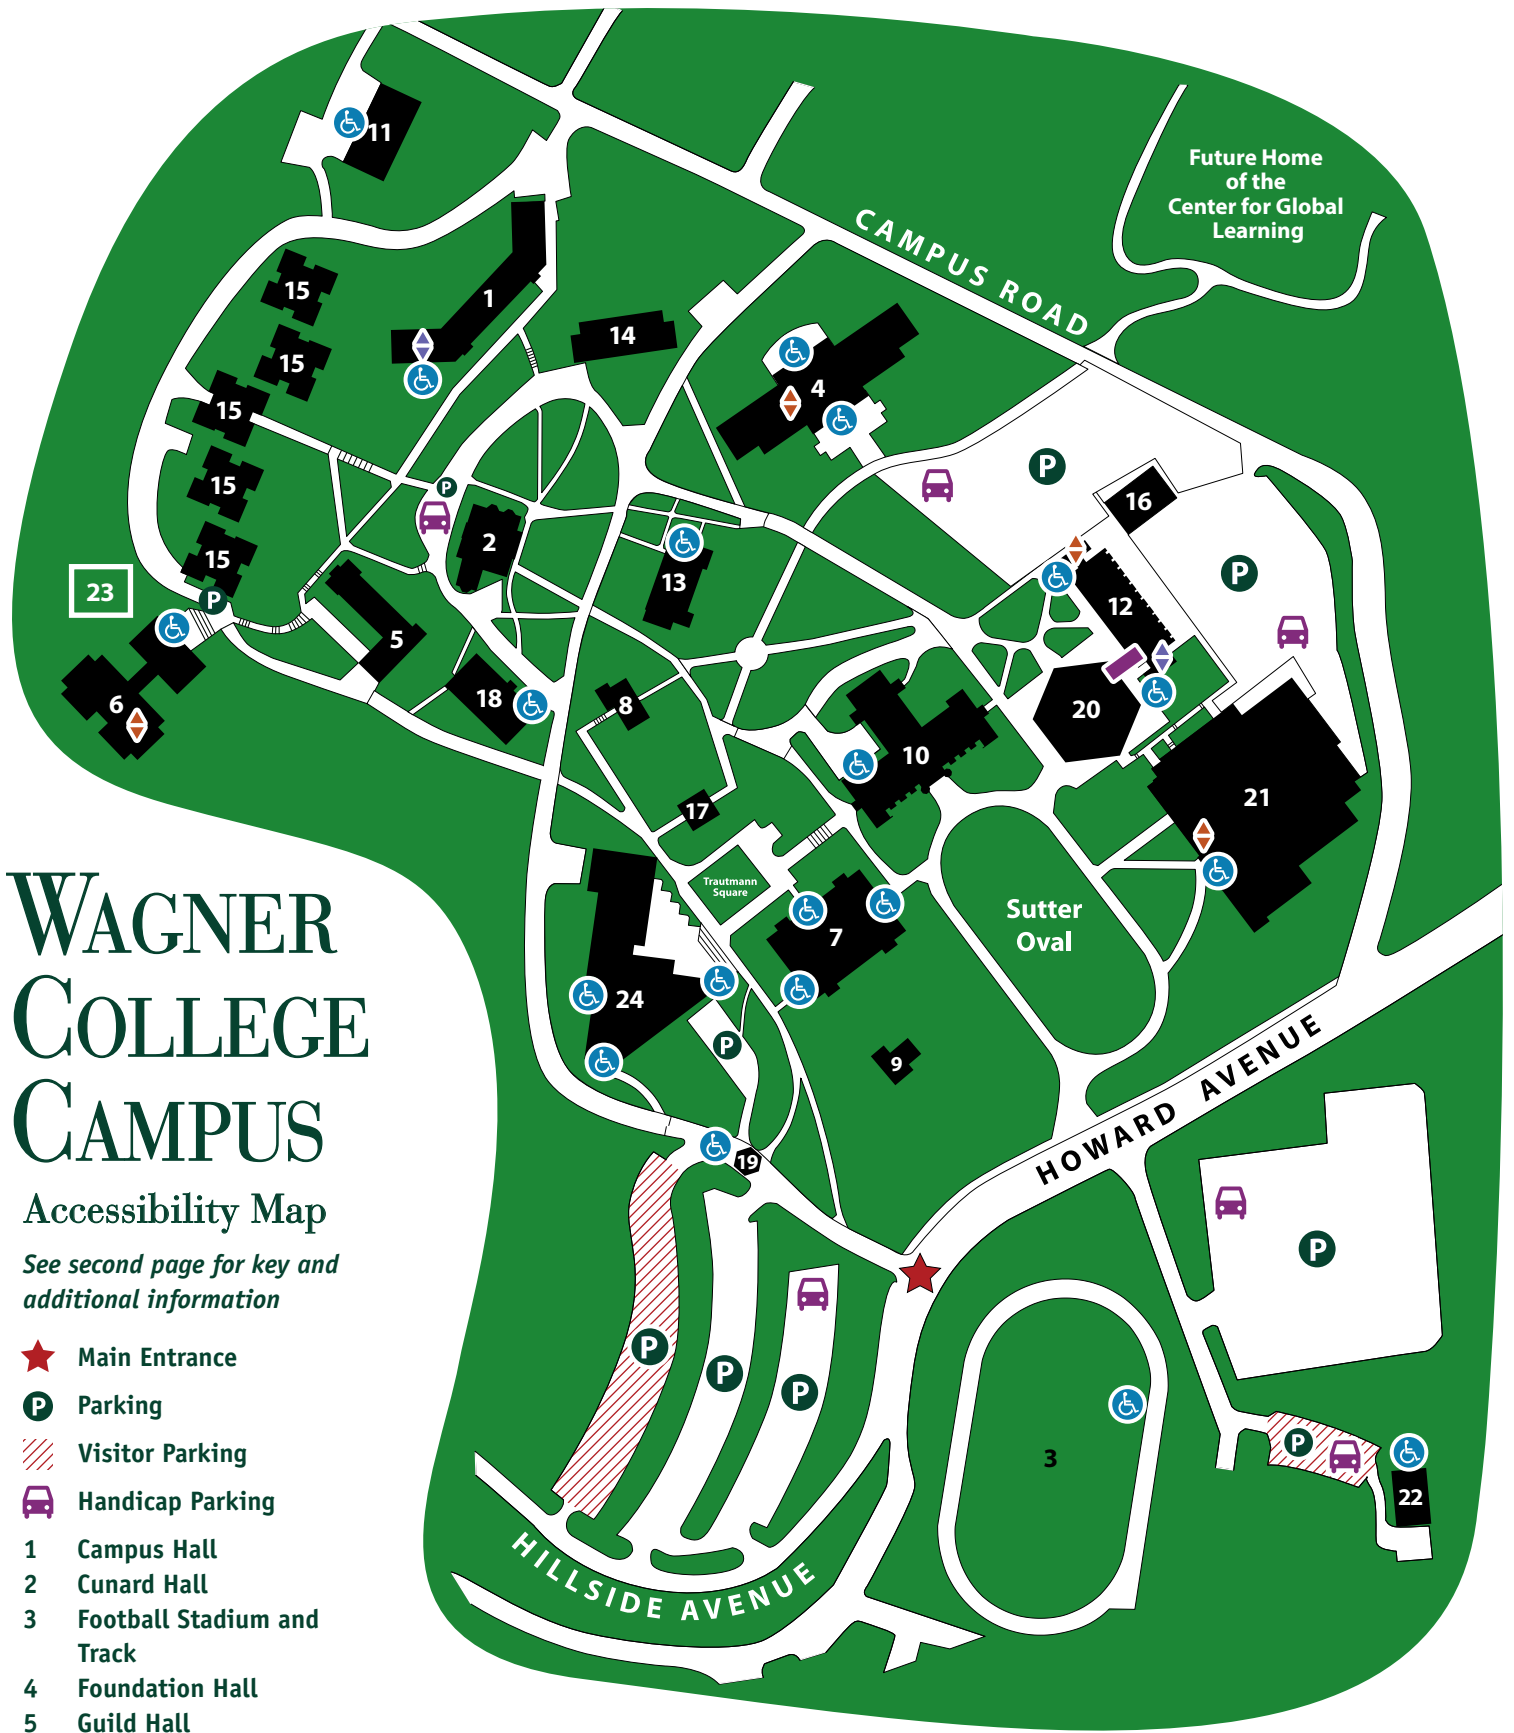

# WAGNER COLLEGE CAMPUS

## Accessibility Map

See second page for key and additional information

- ★ Main Entrance
- P Parking
- Visitor Parking
- Handicap Parking
- 1 Campus Hall
- 2 Cunard Hall
- 3 Football Stadium and Track
- 4 Foundation Hall
- 5 Guild Hall
- 6 Harborview Residence Hall
- 7 Horrmann Library
- 8 Kairos House
- 9 Lifelong Learning
- 10 Main Hall
- 11 Maintenance Shop

- 12 Megerle Science Hall
- 16 Power Plant
- 21 Spiro Sports Center
- 13 Pape House (Admissions)
- 17 Public Safety
- 22 Stage I Theatre
- 14 Parker Hall
- 18 Reynolds House (Alumni)
- 23 Tennis Courts
- 15 Parker Towers Residence Hall
- 19 Security Booth
- 24 Wagner Union
- 20 Spiro Hall

### Accessible Route Details