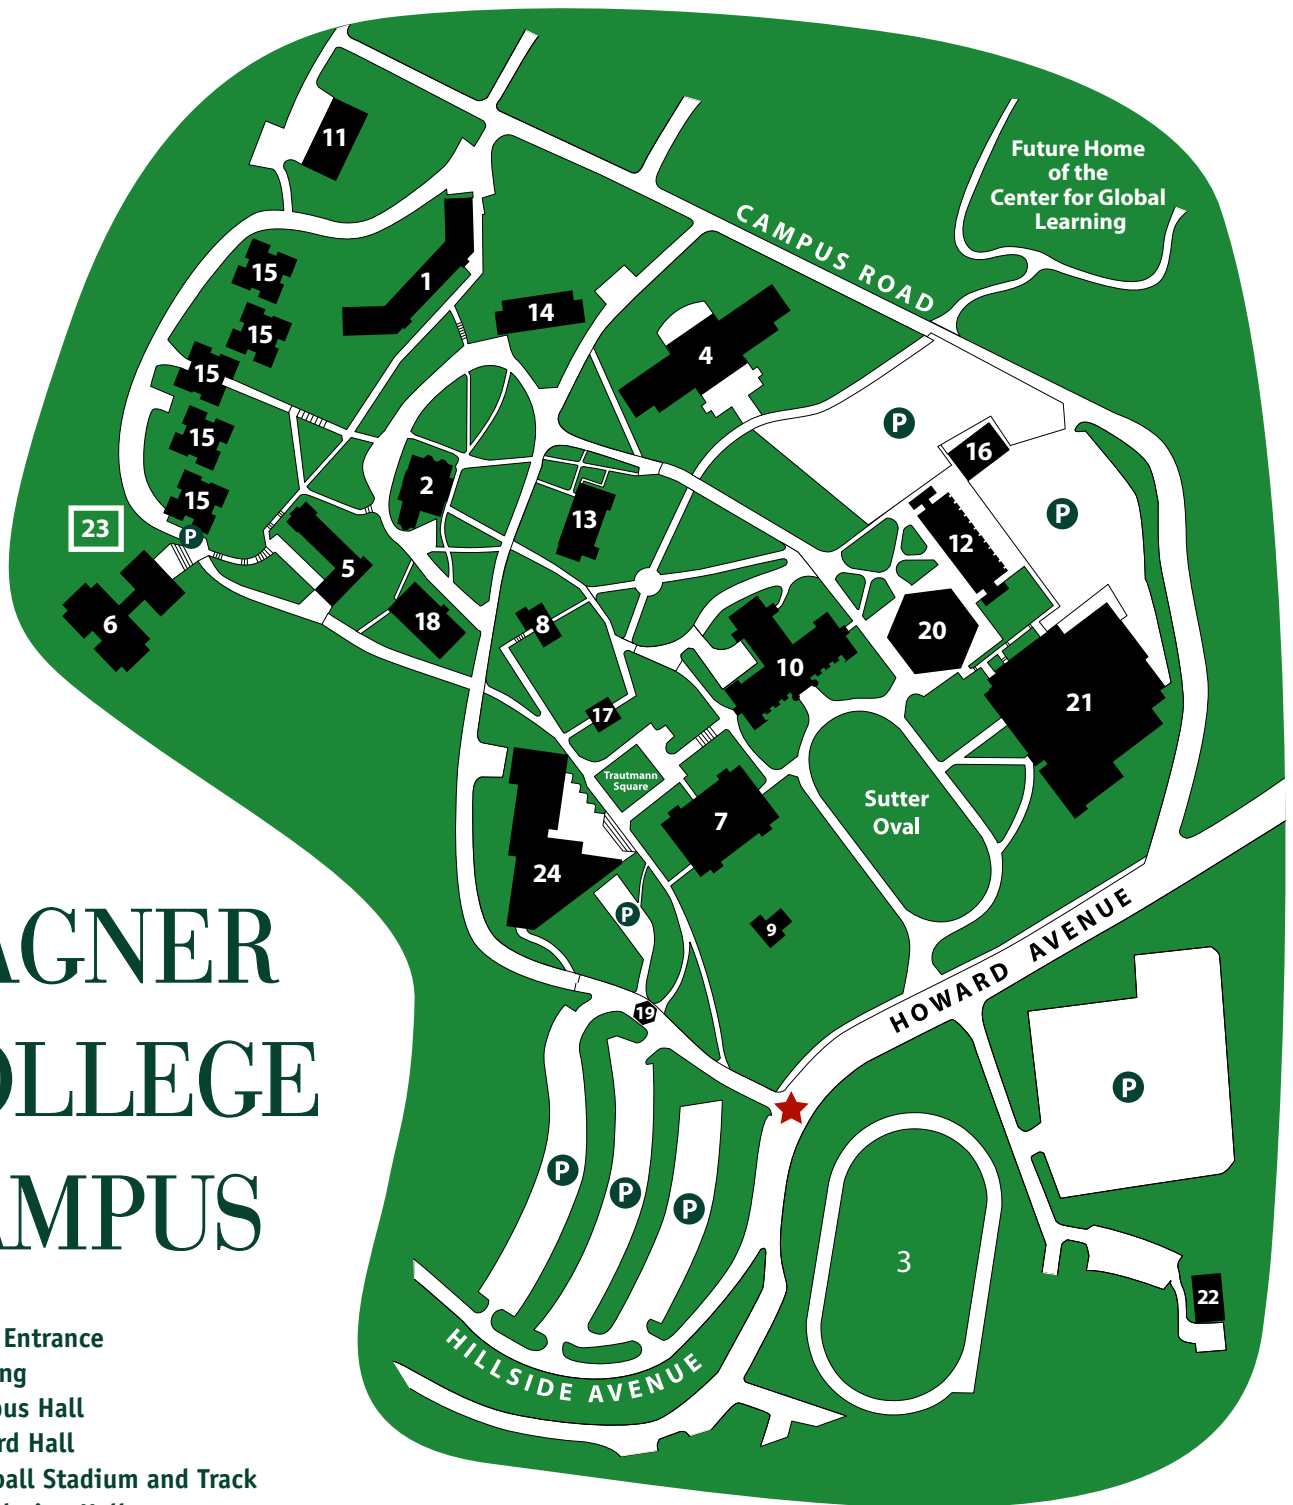

# WAGNER COLLEGE CAMPUS

- ★ Main Entrance
- Ⓟ Parking
- 1 Campus Hall
- 2 Cunard Hall
- 3 Football Stadium and Track
- 4 Foundation Hall
- 5 Guild Hall
- 6 Harborview Residence Hall
- 7 Horrmann Library
- 8 Kairos House
- 9 Lifelong Learning
- 10 Main Hall
- 11 Maintenance Shop
- 12 Megerle Science Hall
- 13 Pape House (Admissions)
- 14 Parker Hall
- 15 Parker Towers Residence Hall

- 16 Power Plant
- 17 Public Safety
- 18 Reynolds House (Alumni)
- 19 Security Booth
- 20 Spiro Hall
- 21 Spiro Sports Center
- 22 Stage I Theatre
- 23 Tennis Courts
- 24 Wagner Union