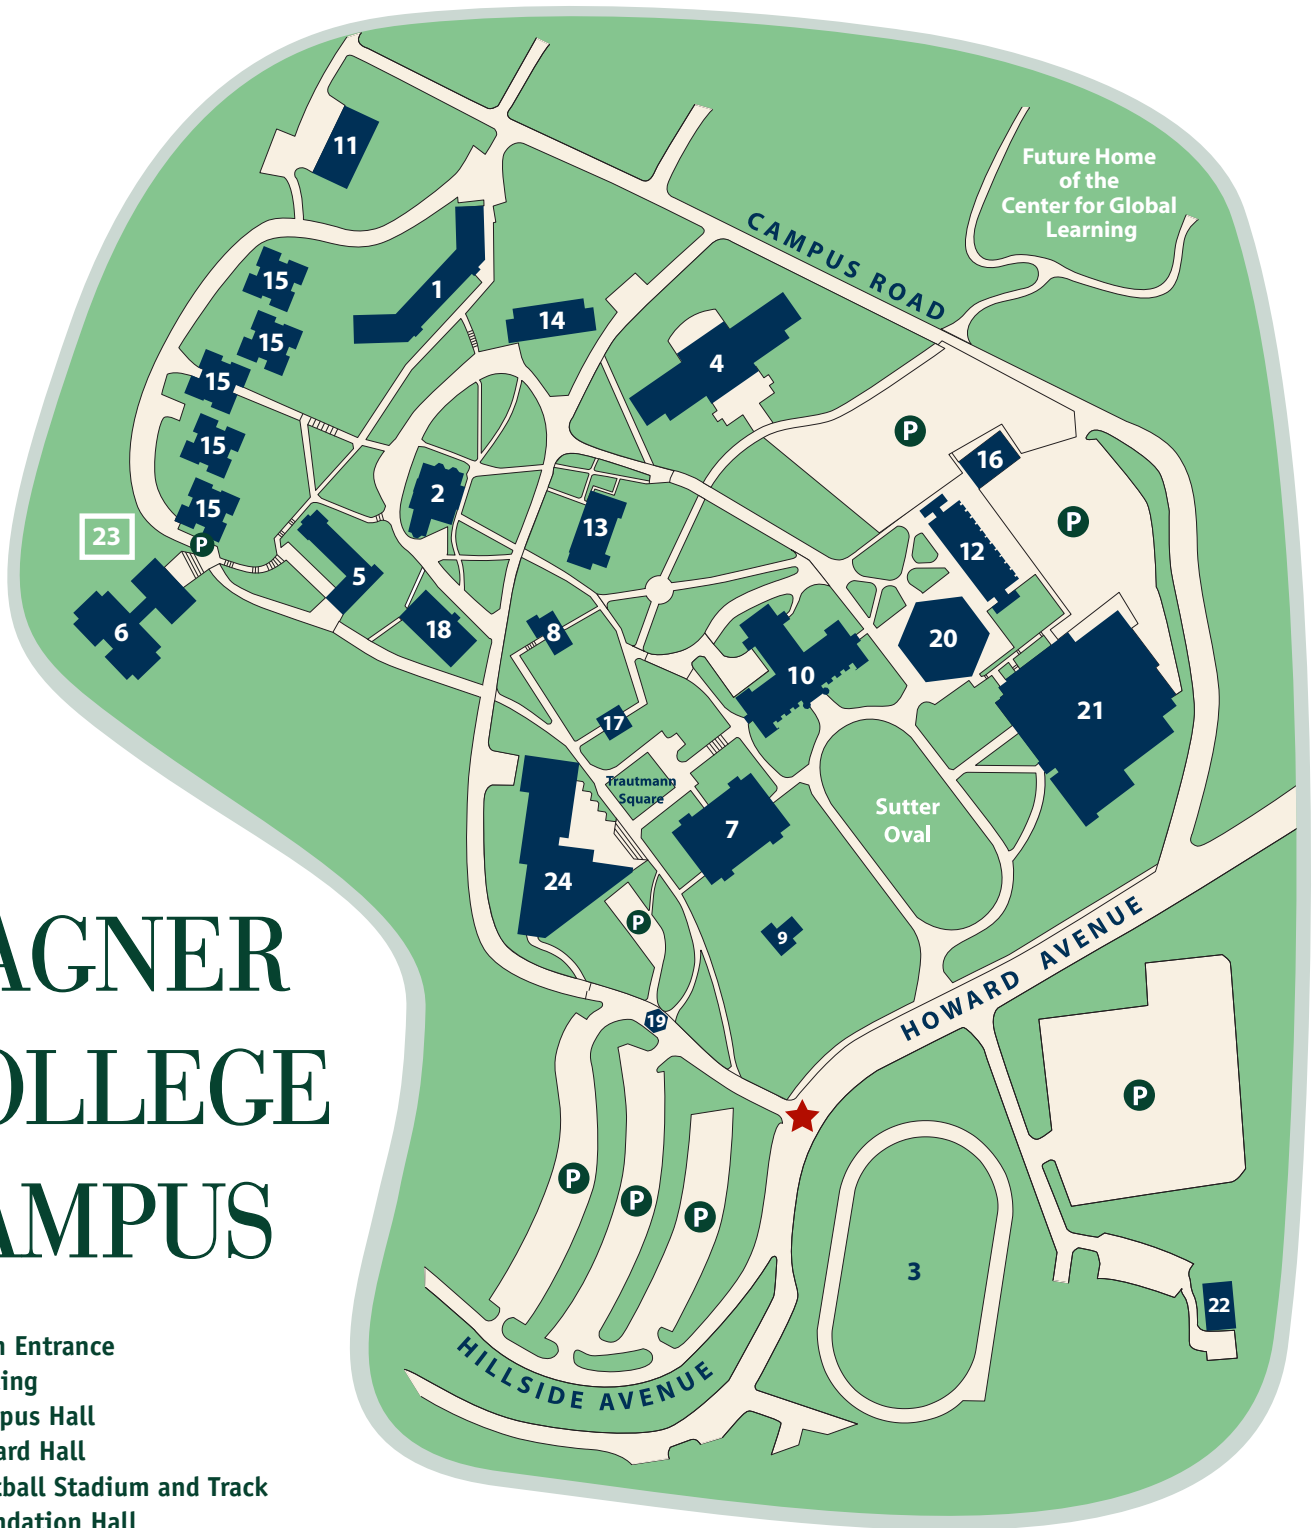

WAGNER COLLEGE CAMPUS

- ★ Main Entrance
- Ⓟ Parking
- 1 Campus Hall
- 2 Cunard Hall
- 3 Football Stadium and Track
- 4 Foundation Hall
- 5 Guild Hall
- 6 Harborview Residence Hall
- 7 Horrmann Library
- 8 Kairos House
- 9 Lifelong Learning
- 10 Main Hall
- 11 Maintenance Shop
- 12 Megerle Science Hall
- 13 Pape House (Admissions)
- 14 Parker Hall
- 15 Parker Towers Residence Hall

- 16 Power Plant
- 17 Public Safety
- 18 Reynolds House (Alumni)
- 19 Security Booth
- 20 Spiro Hall
- 21 Spiro Sports Center
- 22 Stage I Theatre
- 23 Tennis Courts
- 24 Wagner Union